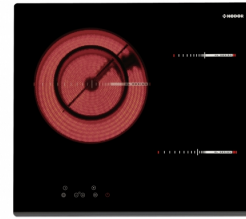

### DESCRIPTION

Triple ring

Bevelled front

TC with cooking time control

### FEATURES

Front bevel Finishing	✓
Fixing system	Quick-Fix System
Product width (mm)	590
Product depth (mm)	520
Product height (mm)	67
Built-in height (mm)	560
Built-in width mm	490
Control type	Tactile
Power Levels	9
Buzzer	✓
Child safety lock	✓
Residual heat indicator	✓
Automatic safety switch-off	✓
Cooking areas	3
Front Right area - Area diameter (mm)	270/210/145
Front Right area - Power (kW)	2,7/1,95/1,05
Right rear area - Area diameter (mm)	140
Right rear area - Power (kW)	1,2
Left rear area - Area diameter (mm)	180
Left rear area - Power (kW)	1,8
Product power (kW)	5,7